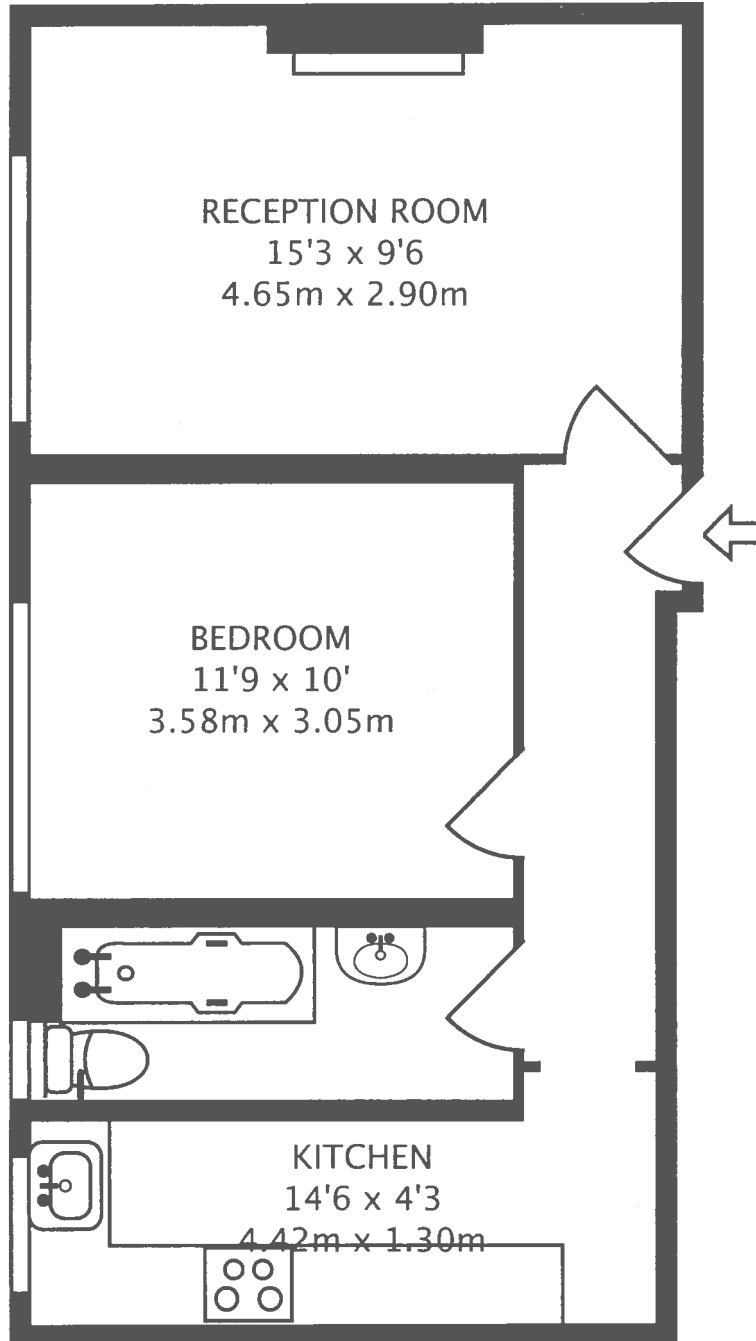

Cambridge Court, Paddington, W2

FIRST FLOOR

GROSS INTERNAL FLOOR AREA

443 SQ FT/41.22 SQ M